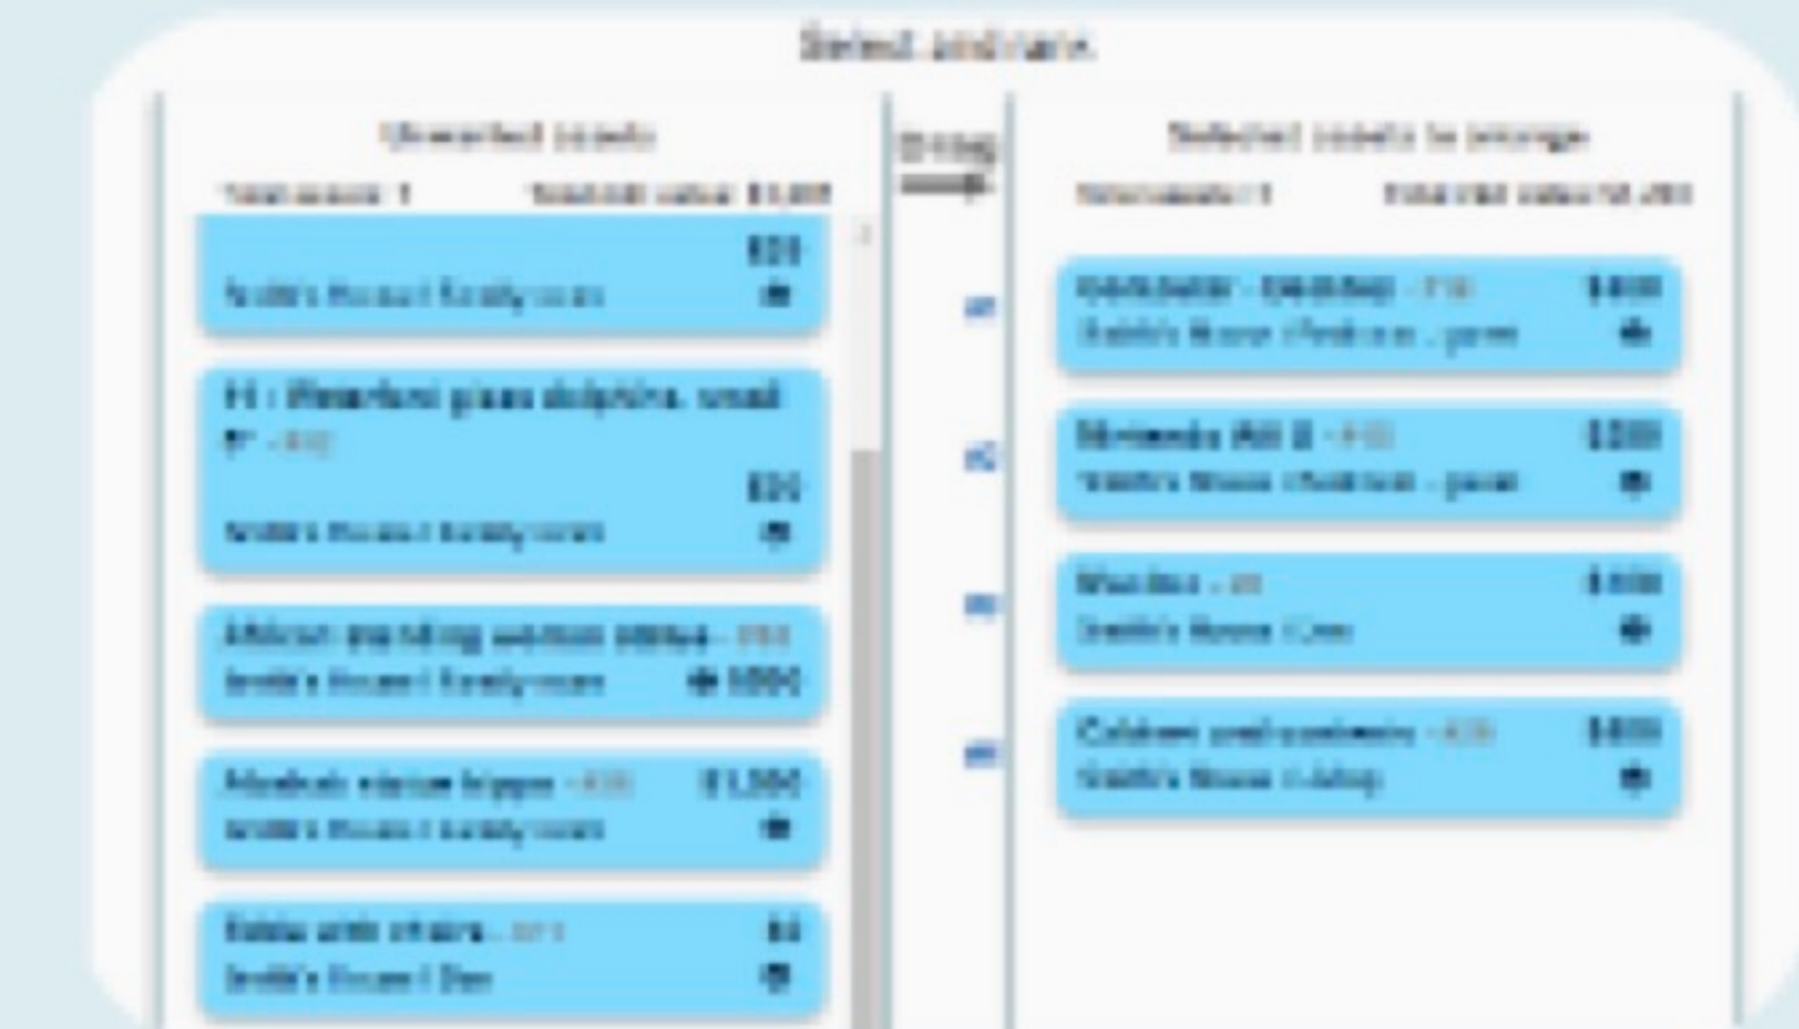

SHARE ACCOUNT

Allow select access to others for collaboration, transparency and review with "roles"

4.